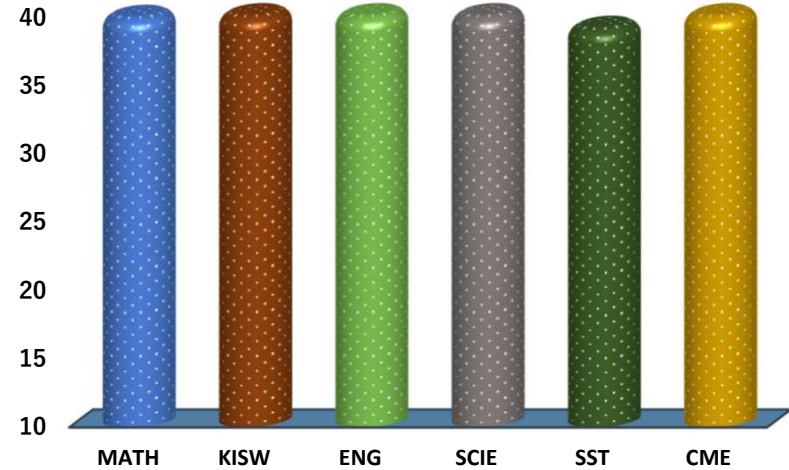

HWIMA MINE

REGION: GEITA

SCHOOL AVERAGE

42.0

DISTRICT: BUKOMBE

SUBJECT AND GRADE PERFORMANCE ANALYSIS

SUBJECT RANKING

KISWAHILI	45.6	91%	1
SCIENCE	45.2	90%	2
ENGLISH	41.4	83%	3
CIVIC AND MORAL EDUCATION	41.0	82%	4
MATHEMATICS	39.9	80%	5
SOCIAL STUDIES	39.1	78%	6

SUBJECT GRADE ANALYSIS

SUBJECT/GRADE	A	B	C	D	E
MATHEMATICS	12	13	0	0	0
KISWAHILI	25	0	0	0	0
ENGLISH	19	6	0	0	0
SCIENCE	25	0	0	0	0
SOCIAL STUDIES	7	18	0	0	0
CIVIC AND MORAL	18	7	0	0	0

OVERALL GRADE ANALYSIS

A	22	25	88%
B	3		12%
C	0		0%
D	0		0%
E	0		0%

CHART SUBJECT ANALYSIS

BOYS VS GIRLS PERFORMANCE

	SAT		SAT	25
	10		15	
	42%		42%	

REGISTERED	25	100%
SEATED	25	100%
ABSENTEES	0	0%
PASSED	25	100%
FAILED	0	0%